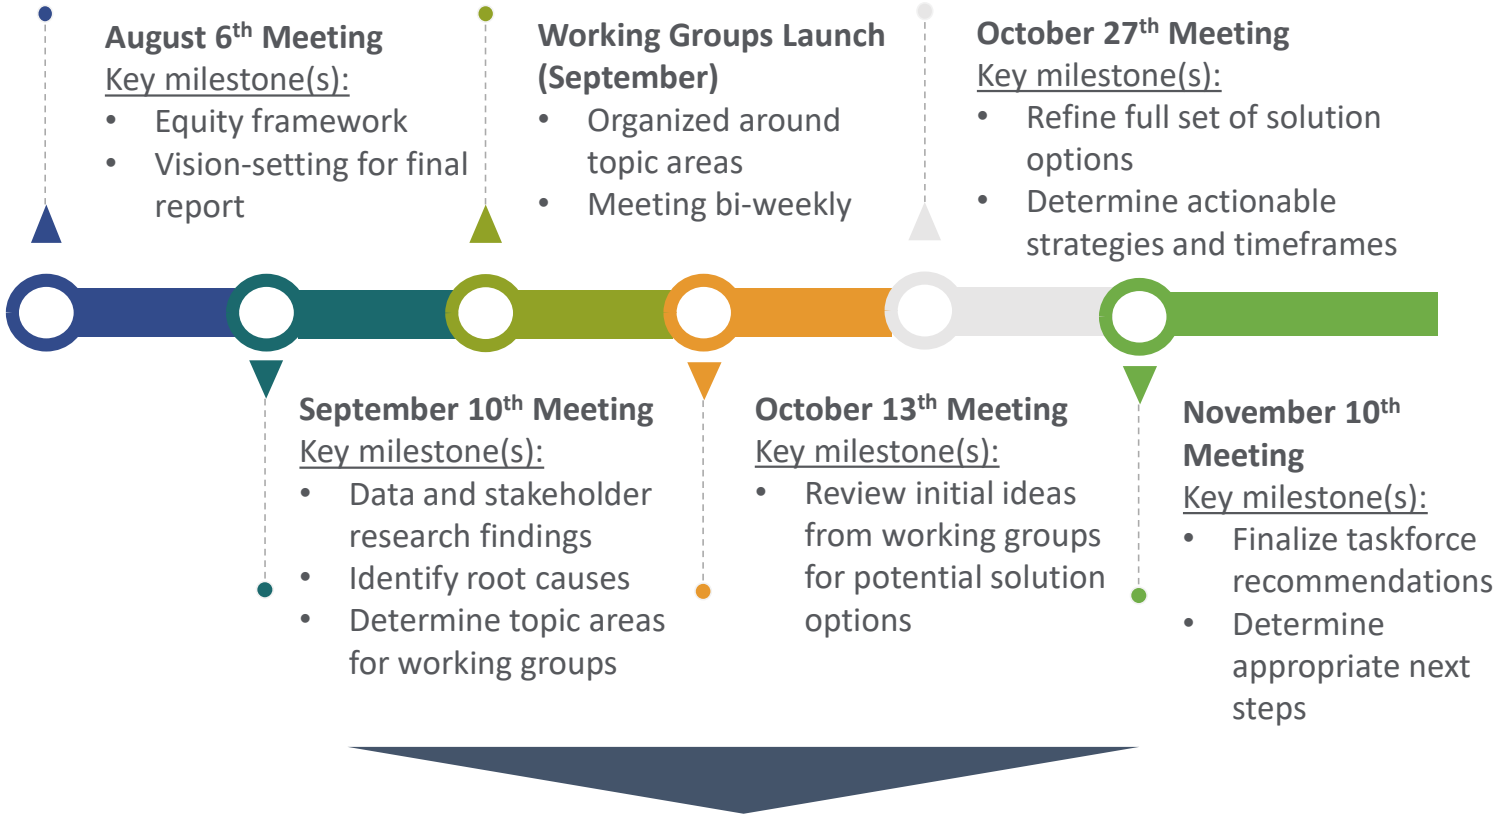

The “arc” of the taskforce process

Our process will result in a **set of actionable recommendations** to Governor Newsom and other state leaders in education, workforce and philanthropy